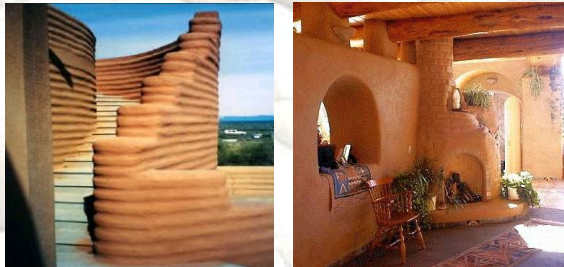

The renaissance of earth building – the advantages of Superadobe technology

- Natural, reversible, recyclable building materials no harmful to our health and the environment;
- Good thermal mass material: perfect heat storage capacity and regulation of temperature and humidity resulting comfortable interior microclimate;
- Good acoustic parameters (healthy soundspaces);
- Statically strong, durable, and resistant even to extreme weather conditions and natural catastrophes (flood, windstorm, hurricane, fire, earthquake);
- Wide range of use;
- Harmonic and diverse – traditional or modern – forms and styles: straight or arched walls, square structures, vaults, domes or their combinations;

- With building vaults and domes we can omit or minimize the use of wood, iron or reinforced concrete bond and beam systems and roofs;
- Economic and environmentally friendly, easy building with local materials, small waste production, minimal need for industrial background and machines, low shipping costs. Low energy input and environmental pollution;
- Low housekeeping costs;
- Anyone can learn this building technology, the whole family or community from young to old can build;
- Ideal for humanitarian purposes, strengthen communities and equal opportunities.